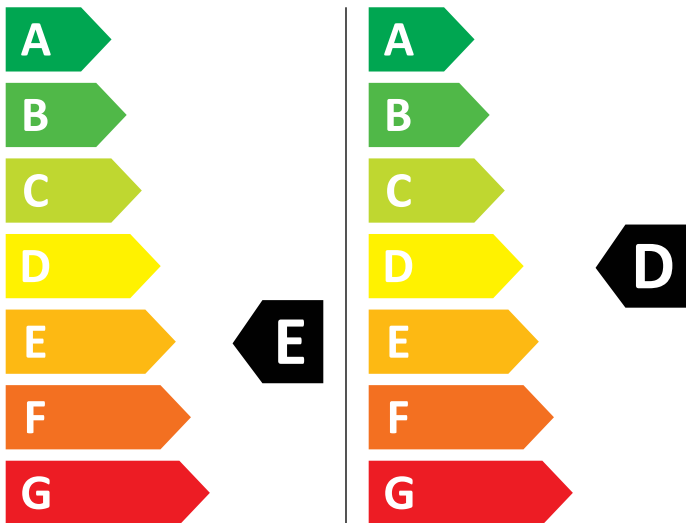

ENERG

AEG

L7WEI7680 914606407

💧 266 kWh/100

💧 73 kWh/100

4,0 kg

8,0 kg

60 L