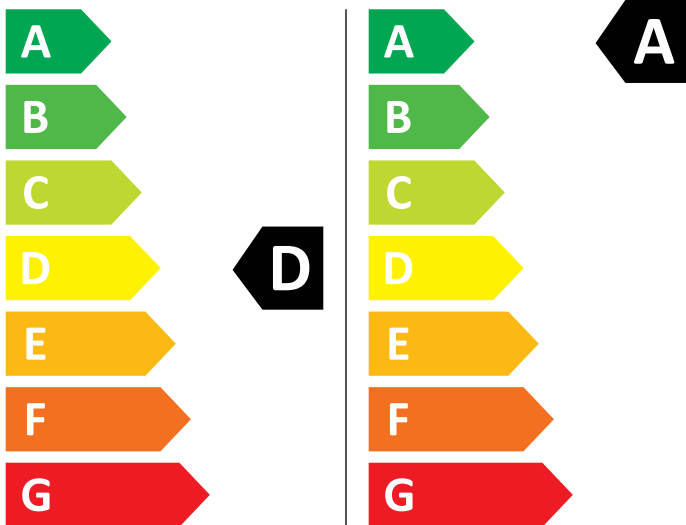

ENERG

AEG

LWR7E70600 914611100

307 kWh/100

51 kWh/100

6,0 kg

10,0 kg

75 L