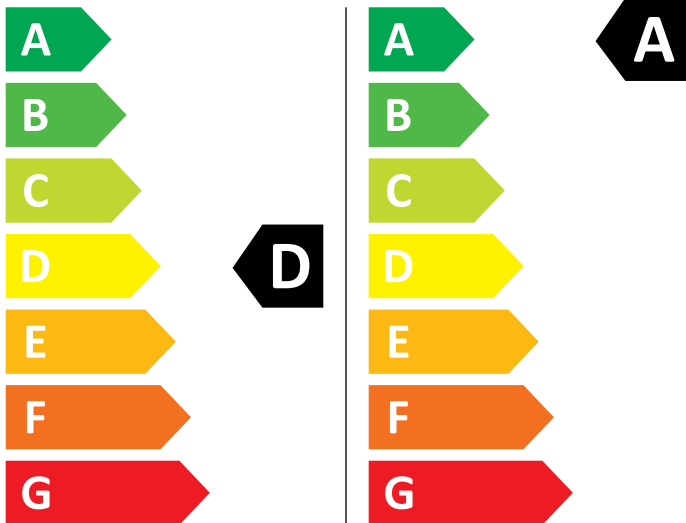

# ENERG

AEG

LWR7S65690 914610330

💧 265 kWh/100

💧 49 kWh/100

5,0 kg

9,0 kg

62 L