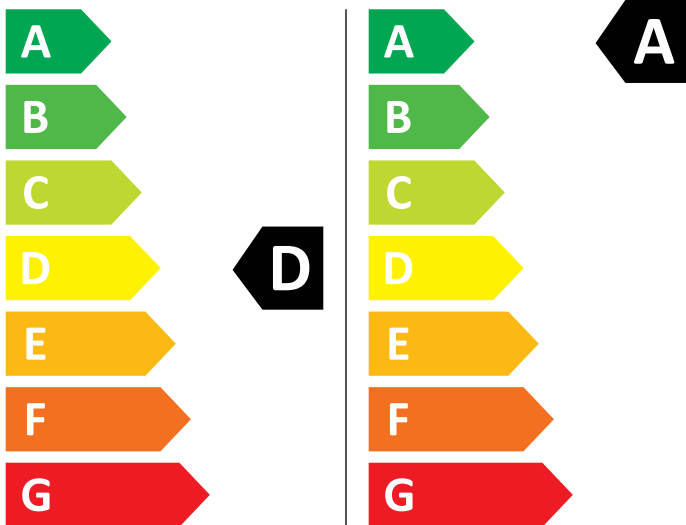

ENERG

AEG

LWR8D80600 914611200

💧 307 kWh/100

💧 51 kWh/100

6,0 kg

10,0 kg

75 L