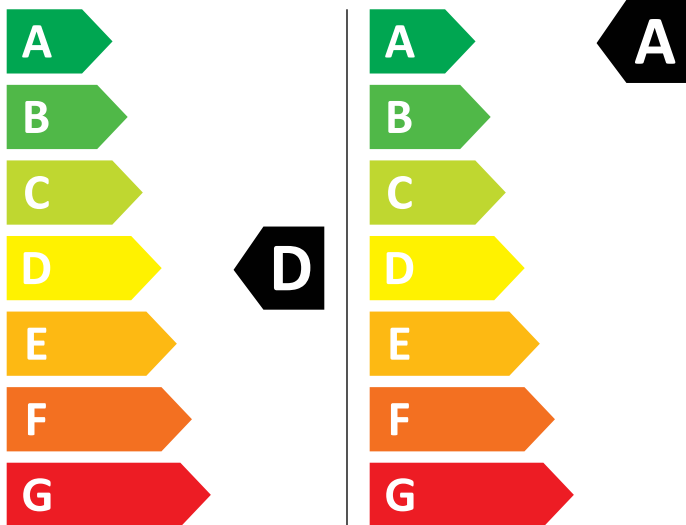

ENERG

AEG

LWR8E80609 914611301

307 kWh/100

51 kWh/100

6,0 kg

10,0 kg

75 L