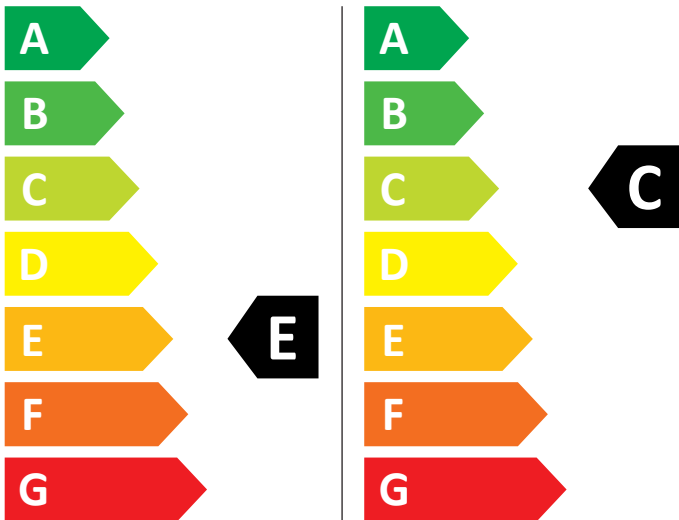

ENERG

LG Electronics

V5WD85SLIM

326 kWh / 100

64 kWh / 100

5,0 kg

8,5 kg

80 L