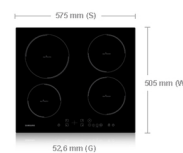

SAMSUNG

Samsung CTR464EB01

Marke : Samsung

Artikel-Code: CTR464EB01/XEO

Produktname : CTR464EB01

Samsung CTR464EB01

Disclaimer. The information published here (the "Information") is based on sources that can be considered reliable, typically the manufacturer, but this Information is provided "AS IS" and without guarantee of correctness or completeness. The Information is only indicative and can be changed at any time without notification. No rights can be based on the Information. Suppliers or aggregators of this Information do not accept any liability with regard to the content of (web)pages and other documents, including its Information. The publisher of the Information can not be held liable for the content of 3rd party websites that are linking this Information or are linked to from this Information. You as the User of the Information are solely responsible for the choice and usage of this Information. You are not entitled to transfer, copy or otherwise multiply or distribute the Information. You are obliged to follow the directions of the copyright owner(s) with regard to the use of the Information. Exclusively Dutch law is applicable. With regard to price and stock data on the site, the publisher followed a number of starting points, which are not necessarily relevant for your private or business circumstances. Therefore, the price and stock data are only indicative and are subject to changes. You are personally responsible for the way you use and apply this information. As a user of the Information or sites or documents in which this Information is included, you will adhere to standard fair use including avoidance of spamming, ripping, intellectual-property violations, privacy violations, and any other illegal activity.