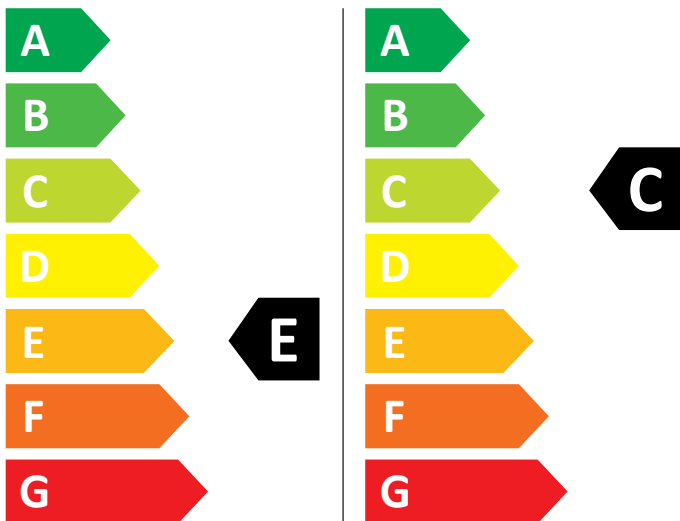

ENERG

Siemens

WN54G1X0

364 kWh / 100

68 kWh / 100

6,0 kg

10,0 kg

79 L